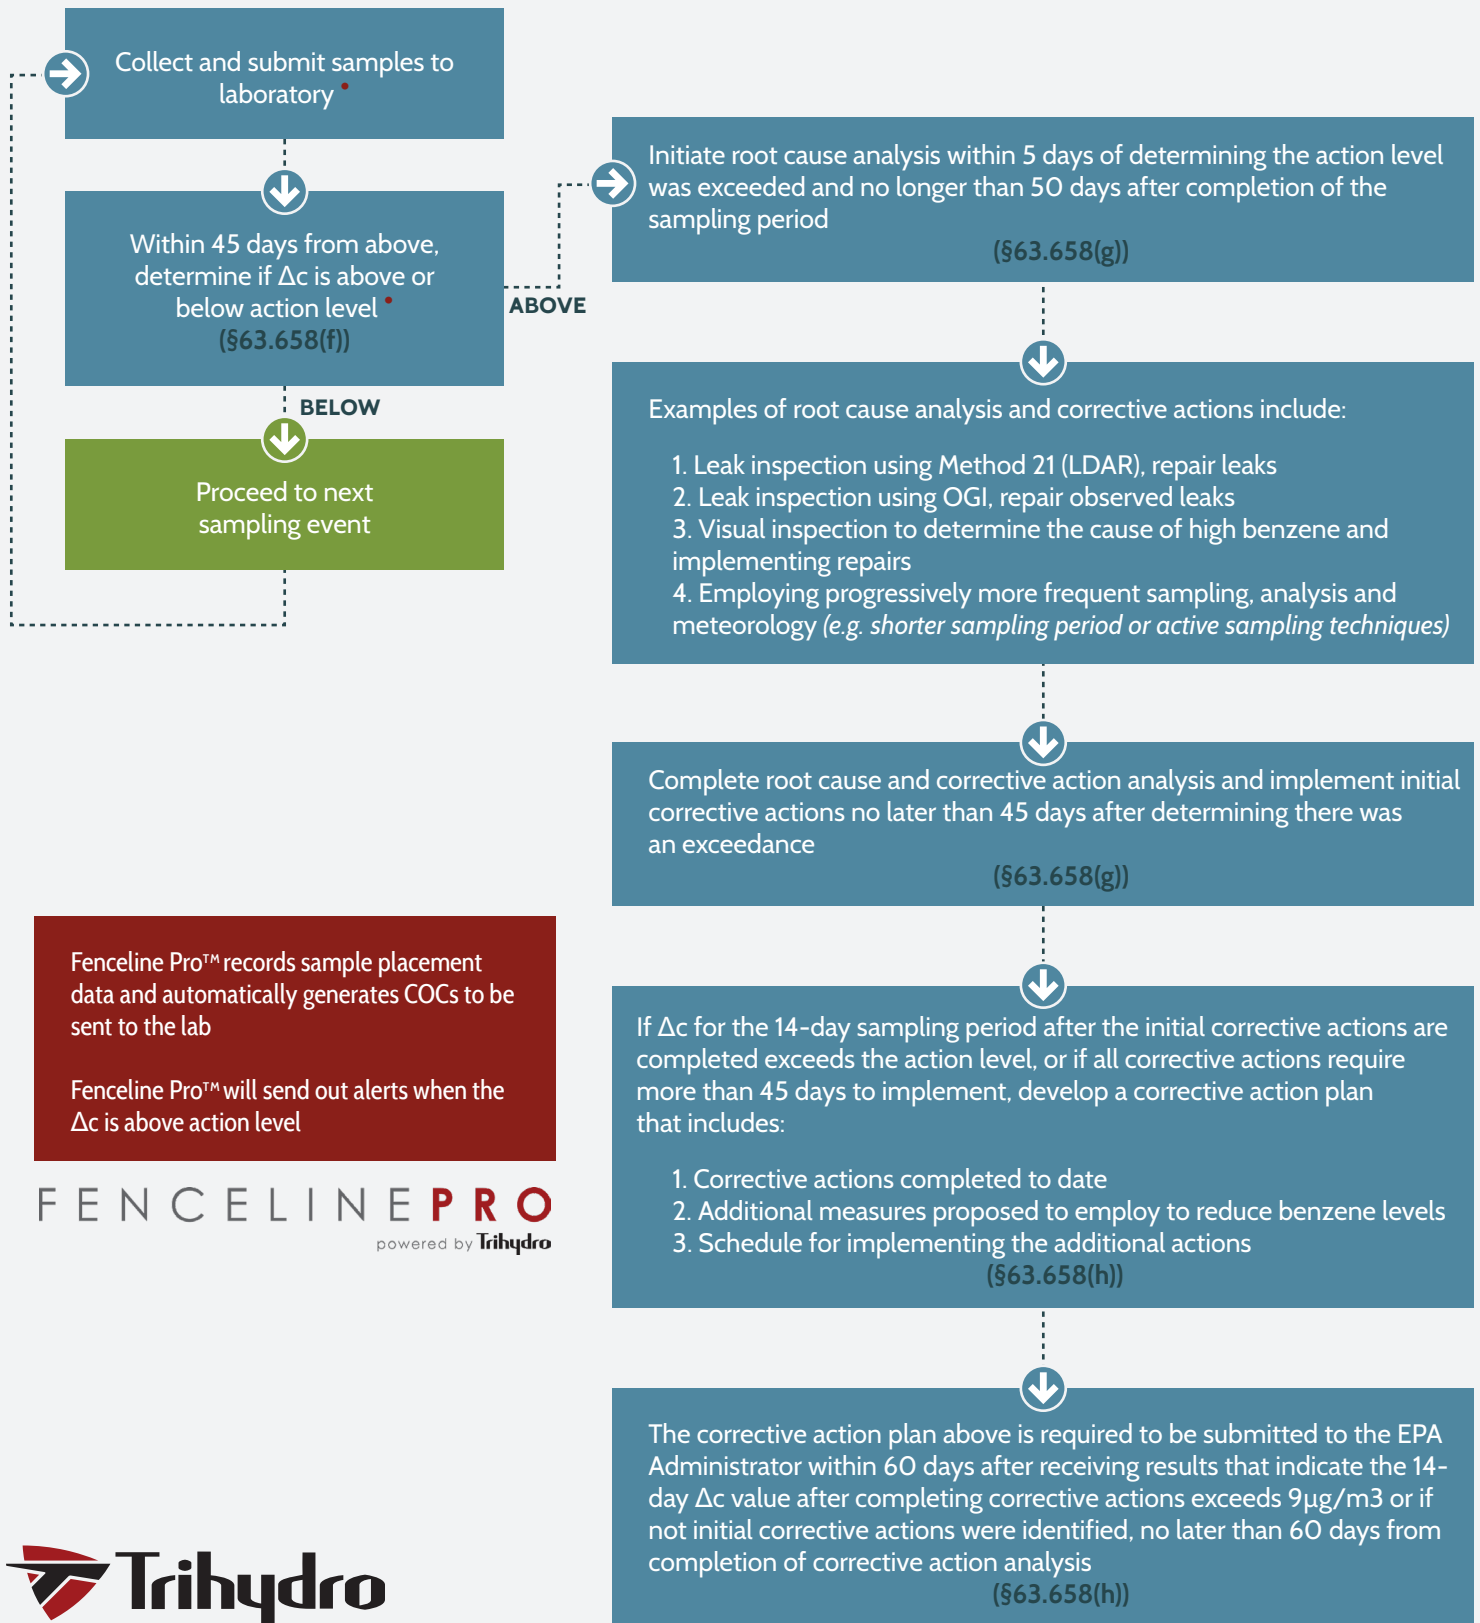

FENCELINE MONITORING

ROOT CAUSE ANALYSIS

AND CORRECTIVE ACTION FLOWCHART

Fenceline Pro™ records sample placement data and automatically generates COCs to be sent to the lab

Fenceline Pro™ will send out alerts when the Δc is above action level

FENCELINE PRO
powered by Trihydro